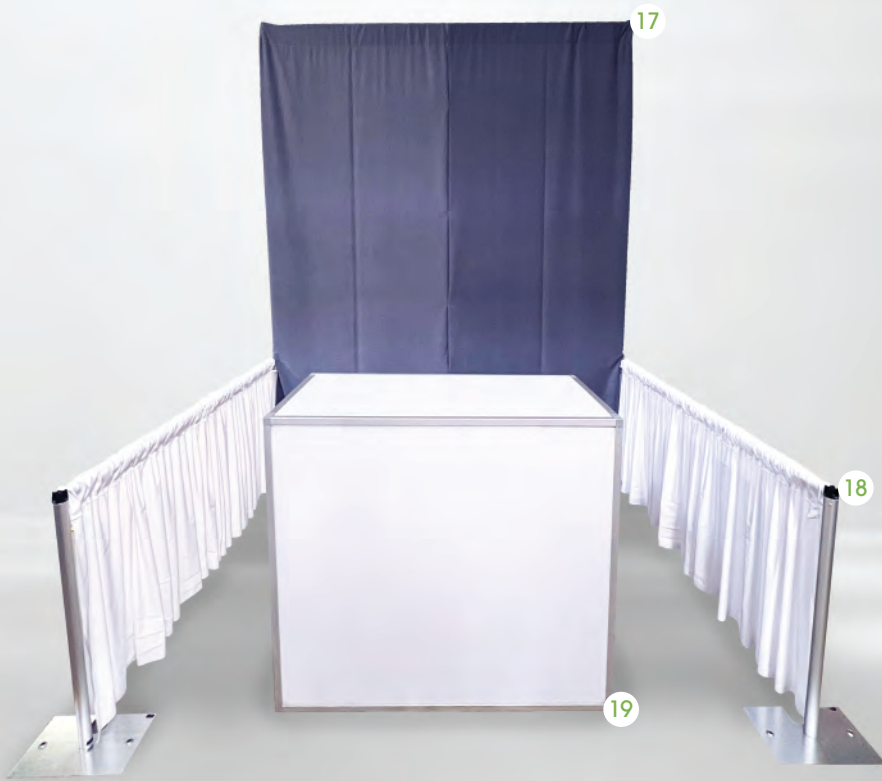

3008 South 300 West
Salt Lake City, UT 84115

1. Running Mannequin 2. LED Enclosed Display 3. LED Dance Floor
4. LED HiBoy 5. LED Counter 6. LED Tower

7

8

9

10

11. Egg Head Mannequin 12. Torso with Stand 13. LED Floor Panel 14. LED Clothing Display
 15. LED Deluxe Counter 16. LED Enclosed Display with Shelves

17. Navy Velour Drape (Available in a variety of colors and sizes), 18. 3 ft. Drape, 19. LED Counter
20. Dayton Barstools (Available in Silver and Gold)

21. 6 ft. Table with Spandex (Available in more colors), 22. White Folding Chair

LED & MODULAR DISPLAYS

SHARD TOWER

Multiple sizes available. Completely customizable with adhesive graphics for unique branding, art, or signage!

LED TOWER

Available in 8', 16', & 24'. Light it with custom colors, or cover it with custom adhesive graphics.

LED PEDESTAL

The LED Pedestal can glow a wide spectrum of colors, and they are customizable with graphics that easily adhere to the acrylic panels.

LED FLOOR PANEL

Our LED Floor Panels are used to create custom dance floors, runways, and stairs that can be nearly any shape or size.