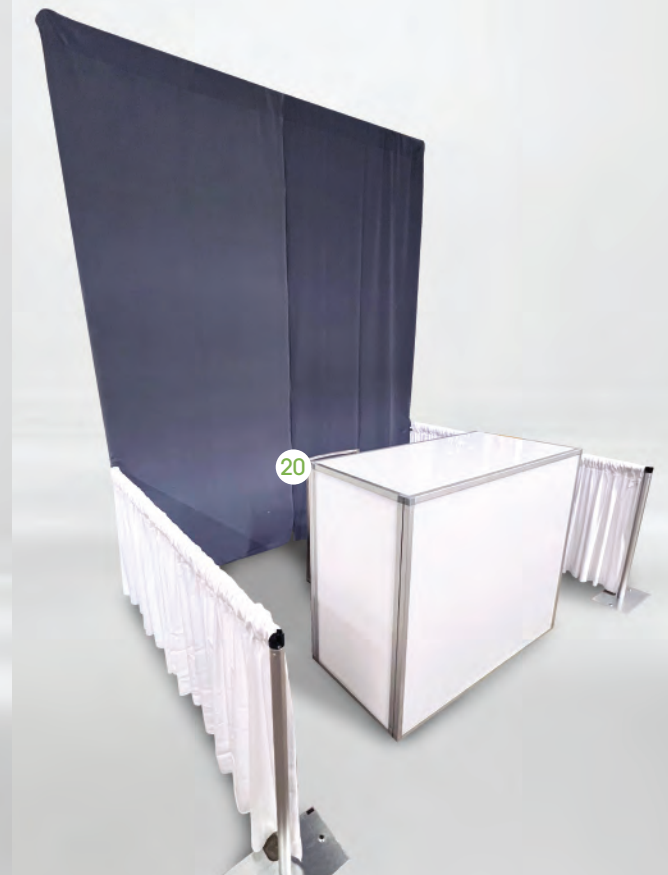

3008 South 300 West
Salt Lake City, UT 84115

1. Running Mannequin 2. LED Enclosed Display 3. LED Dance Floor
4. LED HiBoy 5. LED Counter 6. LED Tower

7

8

9

10

11. Egg Head Mannequin 12. Torso with Stand 13. LED Floor Panel 14. LED Clothing Display
 15. LED Deluxe Counter 16. LED Enclosed Display with Shelves

17. Navy Velour Drape (Available in a variety of colors and sizes), 18. 3 ft. Drape, 19. LED Counter
20. Dayton Barstools (Available in Silver and Gold)

21. 6 ft. Table with Spandex (Available in more colors), 22. White Folding Chair

LED & MODULAR DISPLAYS

SHARD TOWER

Multiple sizes available. Completely customizable with adhesive graphics for unique branding, art, or signage!

LED TOWER

Available in 8', 16', & 24'. Light it with custom colors, or cover it with custom adhesive graphics.

LED PEDESTAL

The LED Pedestal can glow a wide spectrum of colors, and they are customizable with graphics that easily adhere to the acrylic panels.

LED FLOOR PANEL

Our LED Floor Panels are used to create custom dance floors, runways, and stairs that can be nearly any shape or size.